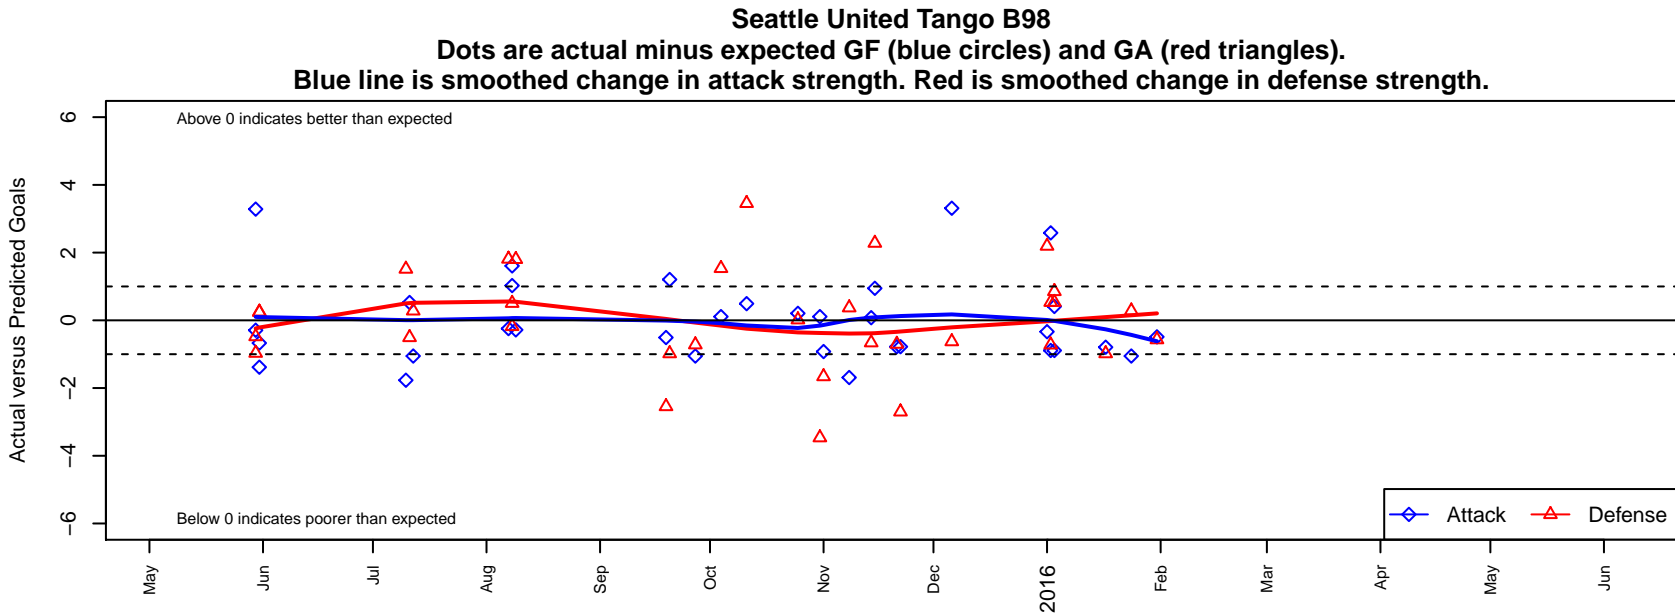

Seattle United Tango B98

Seattle United
 Seattle, WA
 B98 total strength=1708
 attack=30.6 defense=17.69
 fall league = RCL B98 Div 1
 notes= Stock 2015

alt names used:
 SEATTLE UNITED FC B98 TANGO (WA)
 Seattle United B98 Tango B
 Seattle United B98 Tango B
 Seattle United B98 Tango

**attack and defense variance (black dot)
relative to other teams
and top 10 in region**

**attack and defense rating
relative to others at age
and all opponents in last 13 months**

Performance relative to 13 month average