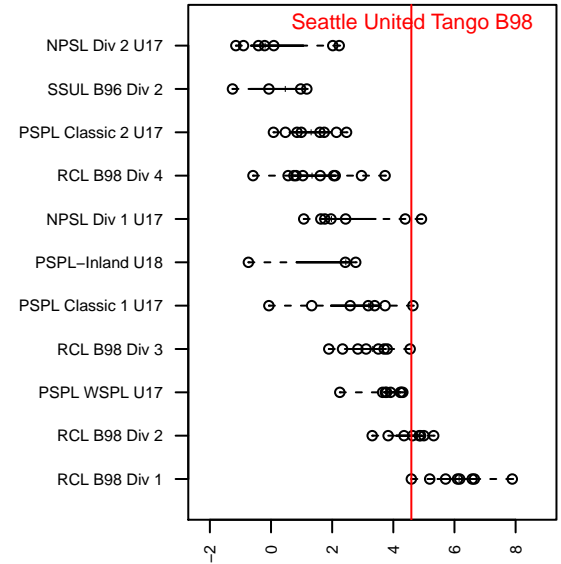

Seattle United Tango B98

Seattle United
 Seattle, WA
 B98 total strength=1708
 attack=30.6 defense=17.69
 fall league = RCL B98 Div 1
 notes= Stock 2015

alt names used:
 SEATTLE UNITED FC B98 TANGO (WA)
 Seattle United B98 Tango B
 Seattle United B98 Tango B
 Seattle United B98 Tango

**attack and defense variance (black dot)
relative to other teams
and top 10 in region**

**attack and defense rating
relative to others at age
and all opponents in last 13 months**

Performance relative to 13 month average